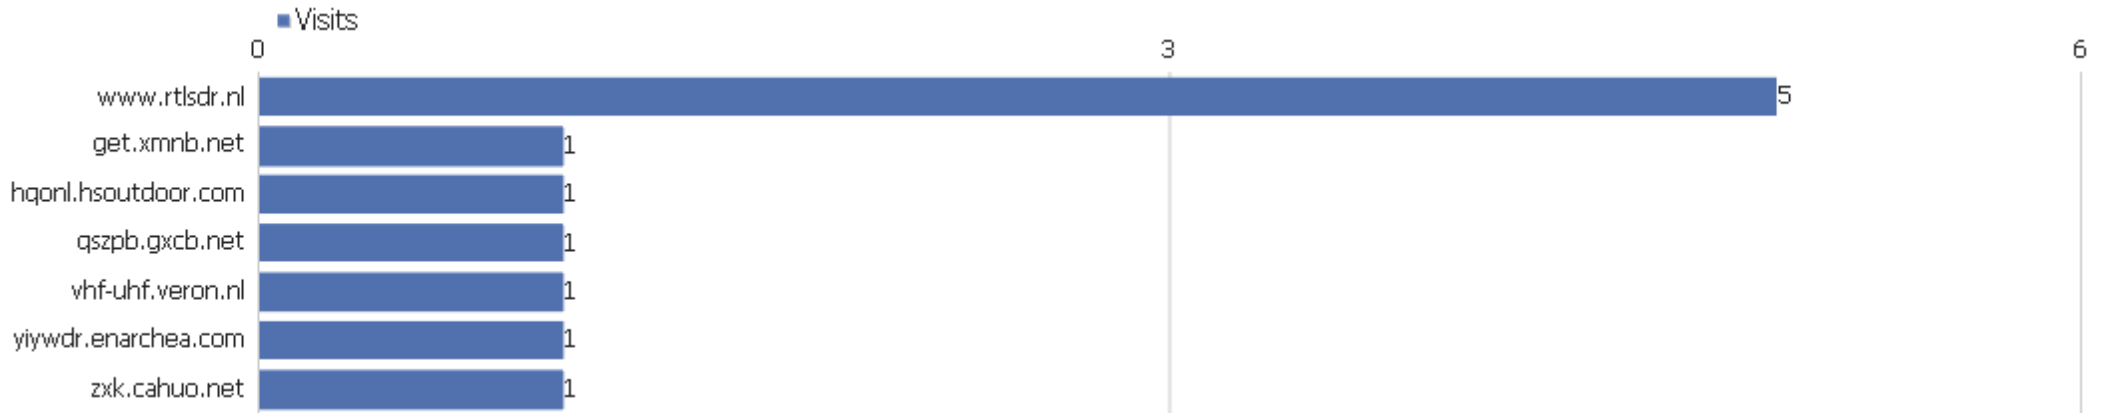

Websites

Website	Visits	Actions	Actions per Visit	Avg. Time on Website	Bounce Rate	Revenue
www.rtlsdr.nl/index	5	5	1	00:00:00	100%	€0
get.xmnb.net/index	1	1	1	00:00:00	100%	€0
hqonl.hsoutdoor.com/index	1	1	1	00:00:00	100%	€0
qszipb.gxcb.net/index	1	1	1	00:00:00	100%	€0
vhf-uhf.veron.nl/index	1	2	2	00:00:26	0%	€0
yiywdr.enarchea.com/index	1	1	1	00:00:00	100%	€0
zxk.cahuo.net/index	1	1	1	00:00:00	100%	€0

Social Networks

There is no data for this report.