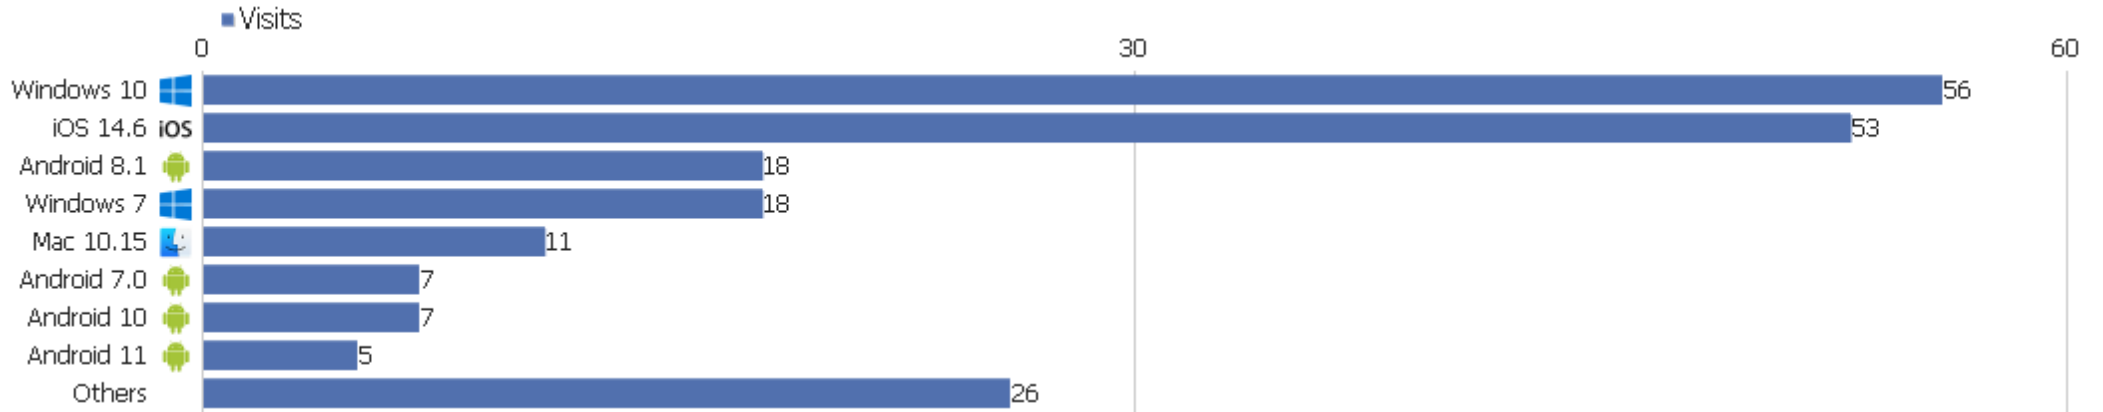

Operating System versions

Operating system version	Visits	Actions	Actions per Visit	Avg. Time on Website	Bounce Rate	Conversion Rate
Windows 10	56	93	2	00:01:40	63%	0%
iOS 14.6	53	70	1	00:01:01	83%	0%
Android 8.1	18	19	1	00:00:03	94%	0%
Windows 7	18	24	1	00:00:17	78%	0%
Mac 10.15	11	14	1	00:00:17	73%	0%
Android 7.0	7	10	1	00:04:26	71%	0%
Android 10	7	23	3	00:02:11	57%	0%
Android 11	5	11	2	00:01:01	20%	0%
Android 9	4	8	2	00:00:29	50%	0%
GNU/Linux	4	4	1	00:00:00	100%	0%
iOS 13.1	3	3	1	00:00:00	100%	0%
Mac 10.14	3	3	1	00:00:00	100%	0%
Fedora	2	3	2	00:00:13	50%	0%
iOS 10.2	2	2	1	00:00:00	100%	0%
iOS 11.0	2	2	1	00:00:00	100%	0%