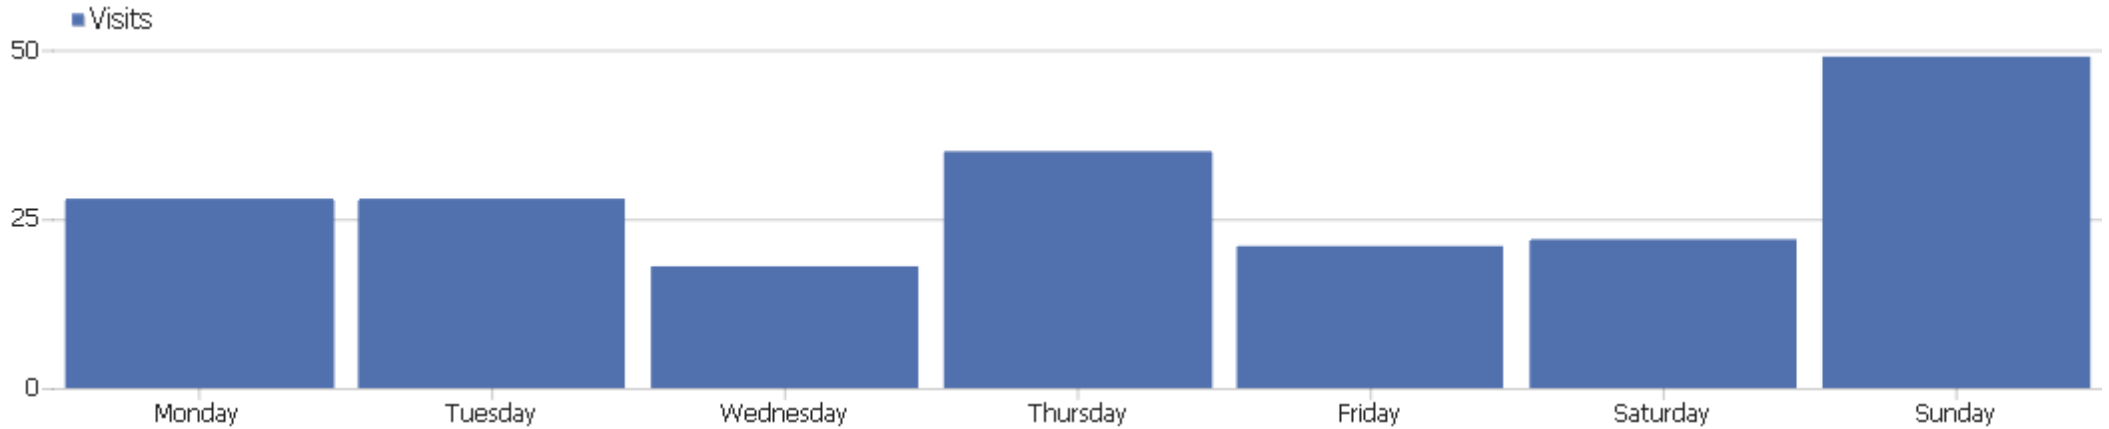

Visits by Day of Week

Day of the week	Visits	Actions	Actions per Visit	Avg. Time on Website	Bounce Rate	Conversion Rate
Monday	28	32	1	00:00:20	86%	0%
Tuesday	28	56	2	00:00:57	64%	0%
Wednesday	18	20	1	00:00:45	94%	0%
Thursday	35	48	1	00:00:19	77%	0%
Friday	21	29	1	00:00:25	76%	0%
Saturday	22	35	2	00:01:12	82%	0%
Sunday	49	76	2	00:02:22	61%	0%