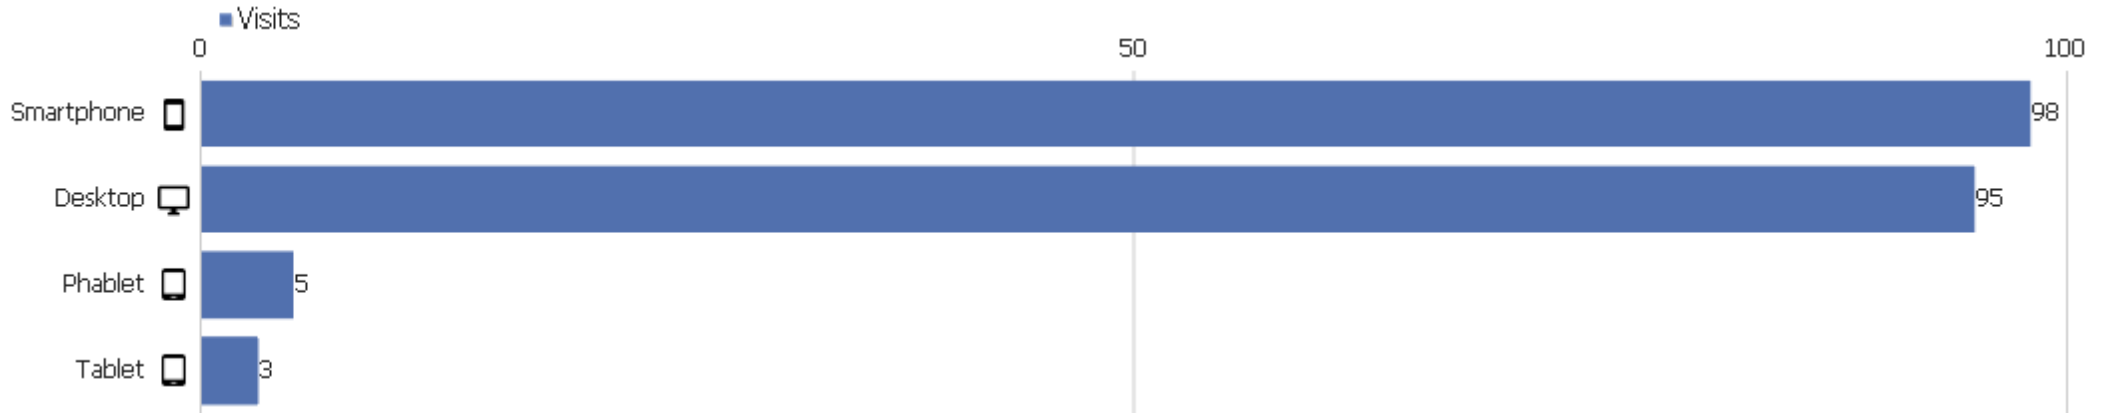

Device type

Device type	Visits	Actions	Actions per Visit	Avg. Time on Website	Bounce Rate	Revenue
📱 Smartphone	98	131	1	00:00:58	82%	€0
🖥️ Desktop	95	142	2	00:01:04	69%	€0
📱 Phablet	5	19	4	00:02:42	40%	€0
📱 Tablet	3	4	1	00:00:26	67%	€0