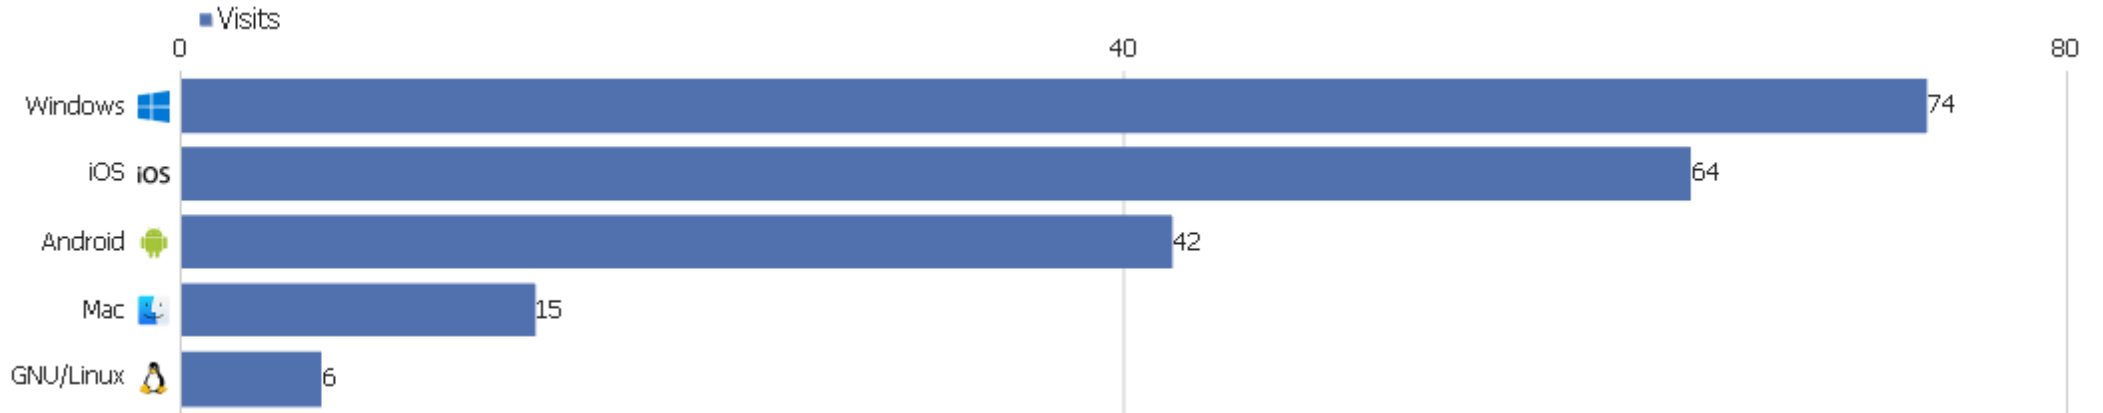

Operating System families

Operating system family	Visits	Actions	Actions per Visit	Avg. Time on Website	Bounce Rate	Conversion Rate
Windows	74	117	2	00:01:20	66%	0%
iOS	64	81	1	00:00:51	86%	0%
Android	42	73	2	00:01:19	69%	0%
Mac	15	18	1	00:00:13	80%	0%
GNU/Linux	6	7	1	00:00:04	83%	0%