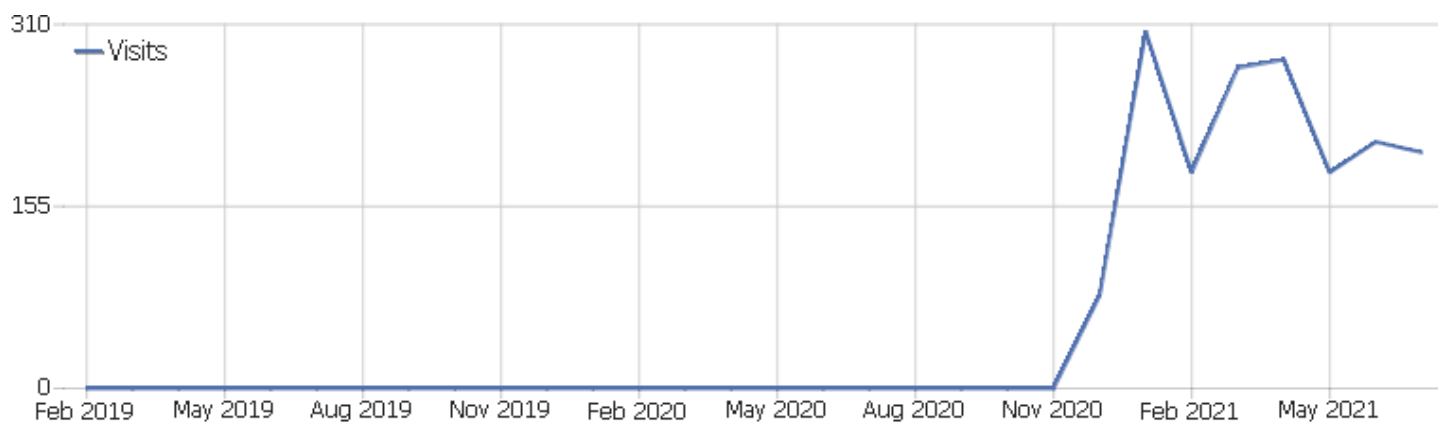

VERON a26 - Hoogeveen

Date range: July 2021

Hierbij ontvangt u uw maandelijkse statistieken van de website <https://a26.veron.nl>. Met vriendelijke groet, VERON ICT
Commissie ict@veron.nl

Visits Summary

Name	Value
Unique visitors	83
Visits	201
Actions	296
Maximum actions in one visit	9
Actions per Visit	2
Avg. Visit Duration (in seconds)	00:01:03
Bounce Rate	75%

Country

Country	Visits	Actions	Actions per Visit	Avg. Time on Website	Bounce Rate	Revenue
Netherlands	159	246	2	00:01:19	71%	€0
China	15	15	1	00:00:00	100%	€0
United States	15	17	1	00:00:03	87%	€0
Belgium	4	5	1	00:00:20	75%	€0
Germany	3	4	1	00:00:01	67%	€0
Austria	1	5	5	00:00:57	0%	€0
Canada	1	1	1	00:00:00	100%	€0
France	1	1	1	00:00:00	100%	€0
Italy	1	1	1	00:00:00	100%	€0
Sweden	1	1	1	00:00:00	100%	€0