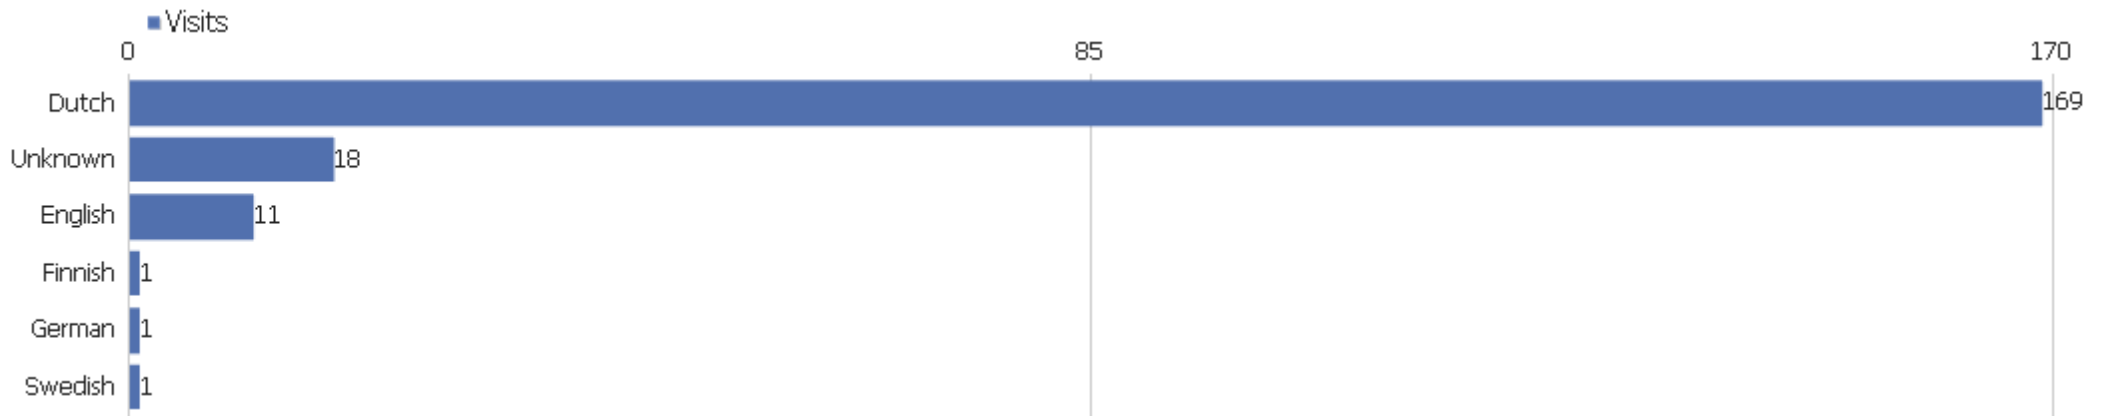

Browser language

Language	Visits	Actions	Actions per Visit	Avg. Time on Website	Bounce Rate	Conversion Rate
Dutch	169	261	2	00:01:15	72%	0%
Unknown	18	18	1	00:00:00	100%	0%
English	11	13	1	00:00:03	82%	0%
Finnish	1	1	1	00:00:00	100%	0%
German	1	2	2	00:00:02	0%	0%
Swedish	1	1	1	00:00:00	100%	0%