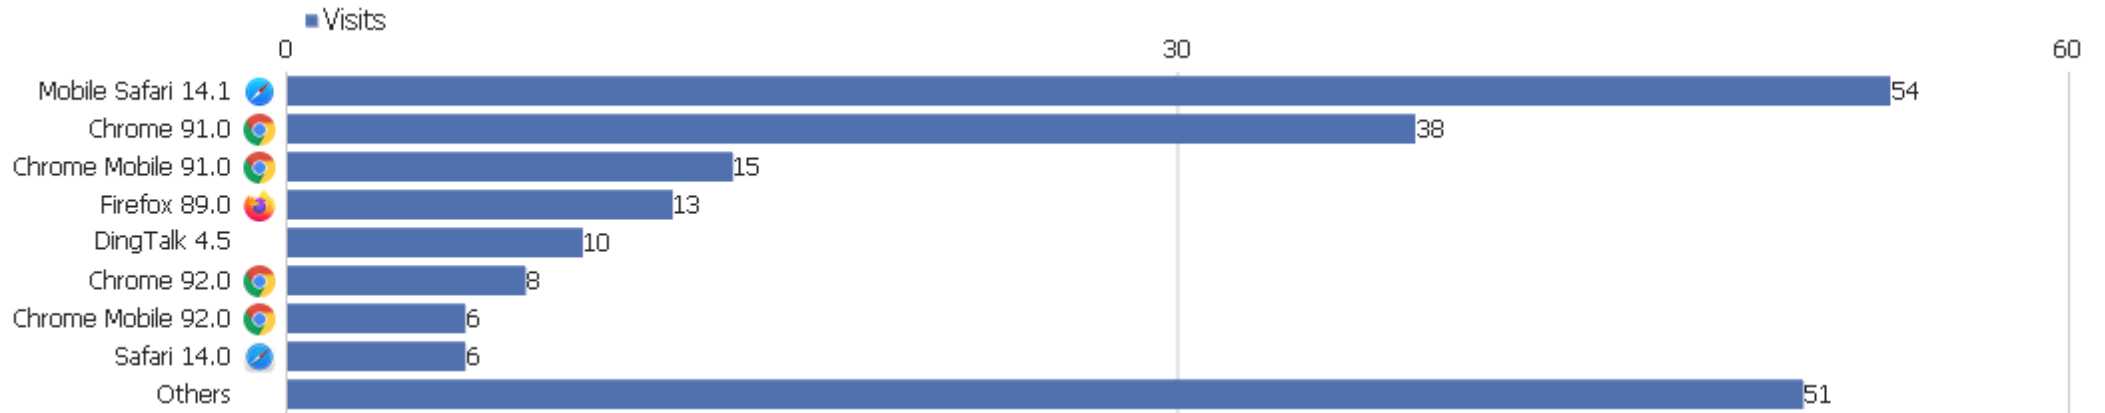

Browser version

Browser version	Visits	Actions	Actions per Visit	Avg. Time on Website	Bounce Rate	Conversion Rate
Mobile Safari 14.1	54	71	1	00:01:00	83%	0%
Chrome 91.0	38	54	1	00:00:44	71%	0%
Chrome Mobile 91.0	15	33	2	00:01:05	53%	0%
Firefox 89.0	13	21	2	00:01:59	69%	0%
DingTalk 4.5	10	10	1	00:00:00	100%	0%
Chrome 92.0	8	10	1	00:00:05	75%	0%
Chrome Mobile 92.0	6	12	2	00:01:00	67%	0%
Safari 14.0	6	7	1	00:00:06	83%	0%
Internet Explorer 11.0	5	9	2	00:05:31	60%	0%
Safari 14.1	5	7	1	00:00:31	60%	0%
Firefox Mobile 90.0	4	7	2	00:07:46	50%	0%
Microsoft Edge 91.0	4	9	2	00:00:22	50%	0%
Microsoft Edge 92.0	4	11	3	00:01:25	25%	0%
Chrome 73.0	3	3	1	00:00:00	100%	0%
Firefox Mobile 89.0	3	6	2	00:00:17	67%	0%