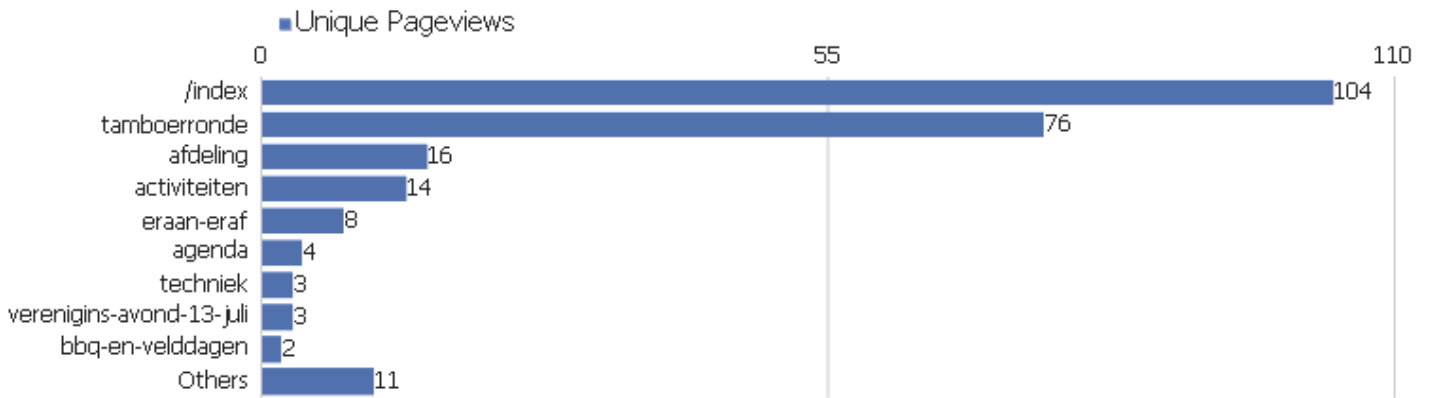

Visits by Day of Week

Day of the week	Visits	Actions	Actions per Visit	Avg. Time on Website	Bounce Rate	Conversion Rate
Monday	28	32	1	00:00:20	86%	0%
Tuesday	28	56	2	00:00:57	64%	0%
Wednesday	18	20	1	00:00:45	94%	0%
Thursday	35	48	1	00:00:19	77%	0%
Friday	21	29	1	00:00:25	76%	0%
Saturday	22	35	2	00:01:12	82%	0%
Sunday	49	76	2	00:02:22	61%	0%

Actions - Main metrics

Name	Value
Pageviews	286
Unique Pageviews	241
Downloads	5
Unique Downloads	3
Outlinks	3
Unique Outlinks	3
Searches	2
Unique Keywords	1

Page URLs

Page URL	Pageviews	Unique Pageviews	Avg. time on page	Bounce Rate	Exit rate
/	122	104	00:00:38	70%	81%
/tamboerronde/tamboerronde-2/	91	73	00:01:14	83%	97%
/activiteiten/zelfbouwknutselprojecten/	12	11	00:00:22	64%	100%
/afdeling/familieberichten/	10	10	00:00:24	100%	60%
/eraan-eraf/	8	8	00:00:08	0%	63%
/agenda/	4	4	00:00:23	0%	25%
/afdeling/ledenlinks/	3	3	00:00:00	100%	100%
/tamboerronde/koffieronde/	4	3	00:00:05	0%	33%
/techniek/	3	3	00:00:00	100%	100%
/verenigins-avond-13-juli/	6	3	00:00:29	0%	33%
/activiteiten/activiteit-1/	2	2	00:01:43	50%	50%
/bbq-en-velddagen/	2	2	00:00:00	100%	100%
/tinus-pa2wiv-opgenomen-in-zorgcentrum-aleida-kramer/	2	2	00:00:00	100%	100%
/1644-2/	1	1	00:00:14	0%	0%
/activiteiten/	2	1	00:00:08	0%	100%
/afdeling/bestuur/	4	1	00:00:31	0%	100%
/afdeling/qsl-informatie/	1	1	00:00:00	0%	100%
/afdeling/voorpagina-concept/	1	1	00:00:20	0%	0%
/contact/	1	1	00:00:00	0%	100%
/contesten/veron-afdelingscompetitie/	1	1	00:00:00	0%	100%
/leden-gezocht-voor-lezingen/	1	1	00:00:00	0%	100%
/morseduino/	1	1	00:00:00	100%	100%
/operating-practice-amsat-nl/	1	1	00:00:00	100%	100%
Others	3	3	00:00:12	50%	33%