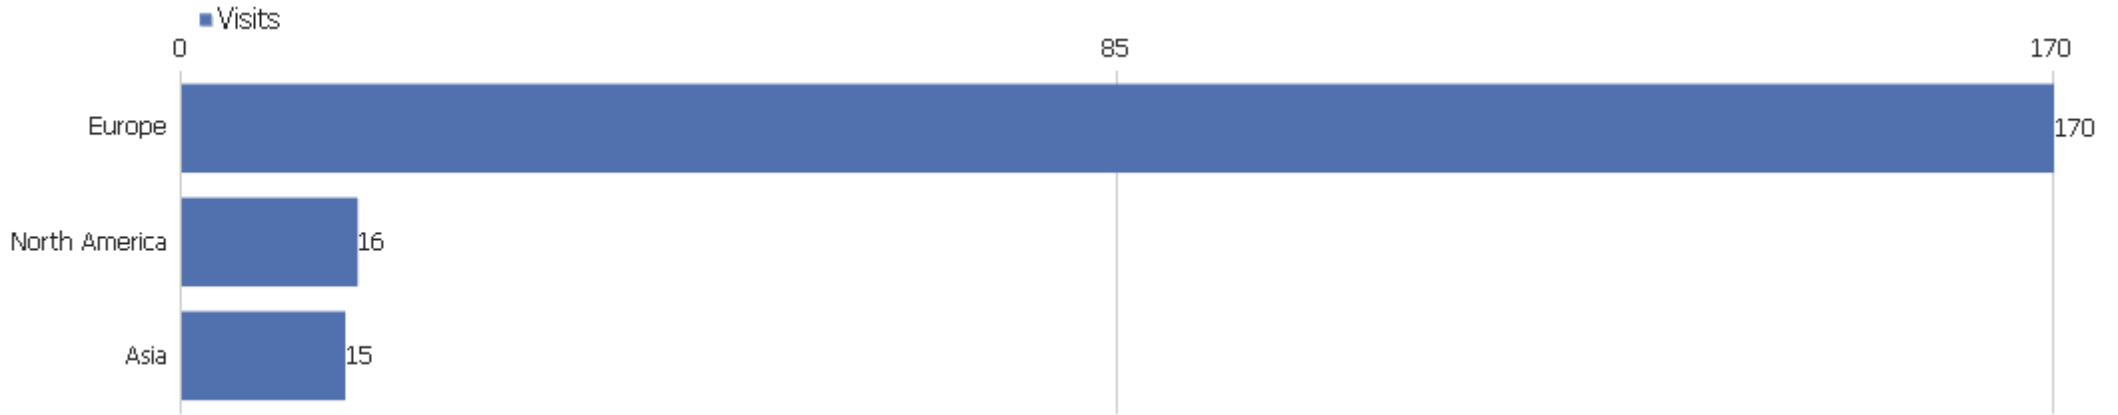

Continent

Continent	Visits	Actions	Actions per Visit	Avg. Time on Website	Bounce Rate	Revenue
Europe	170	263	2	00:01:14	71%	€0
North America	16	18	1	00:00:03	88%	€0
Asia	15	15	1	00:00:00	100%	€0