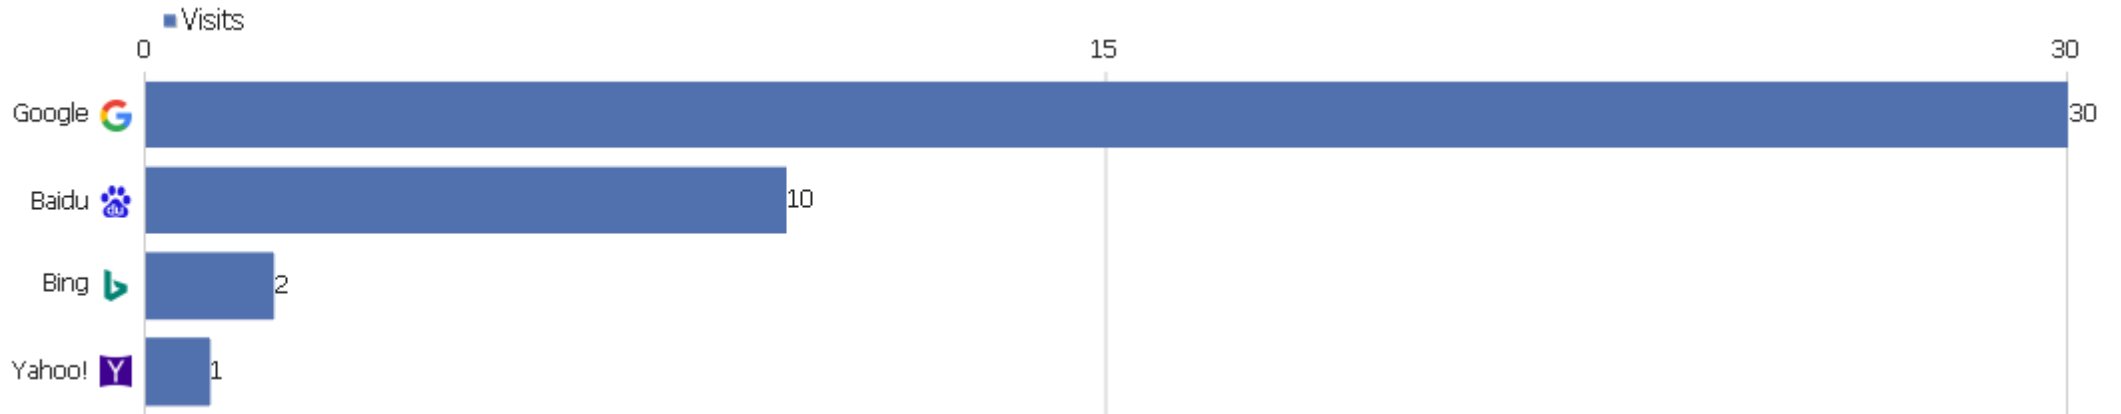

Search Engines

Search Engine	Visits	Actions	Actions per Visit	Avg. Time on Website	Bounce Rate	Revenue
Google - Keyword not defined	30	66	2	00:01:02	50%	€0
Baidu - Keyword not defined	10	10	1	00:00:00	100%	€0
Bing - Keyword not defined	1	5	5	00:00:45	0%	€0
Bing - veron hoogeveen	1	4	4	00:02:59	0%	€0
Yahoo! - Keyword not defined	1	1	1	00:00:00	100%	€0