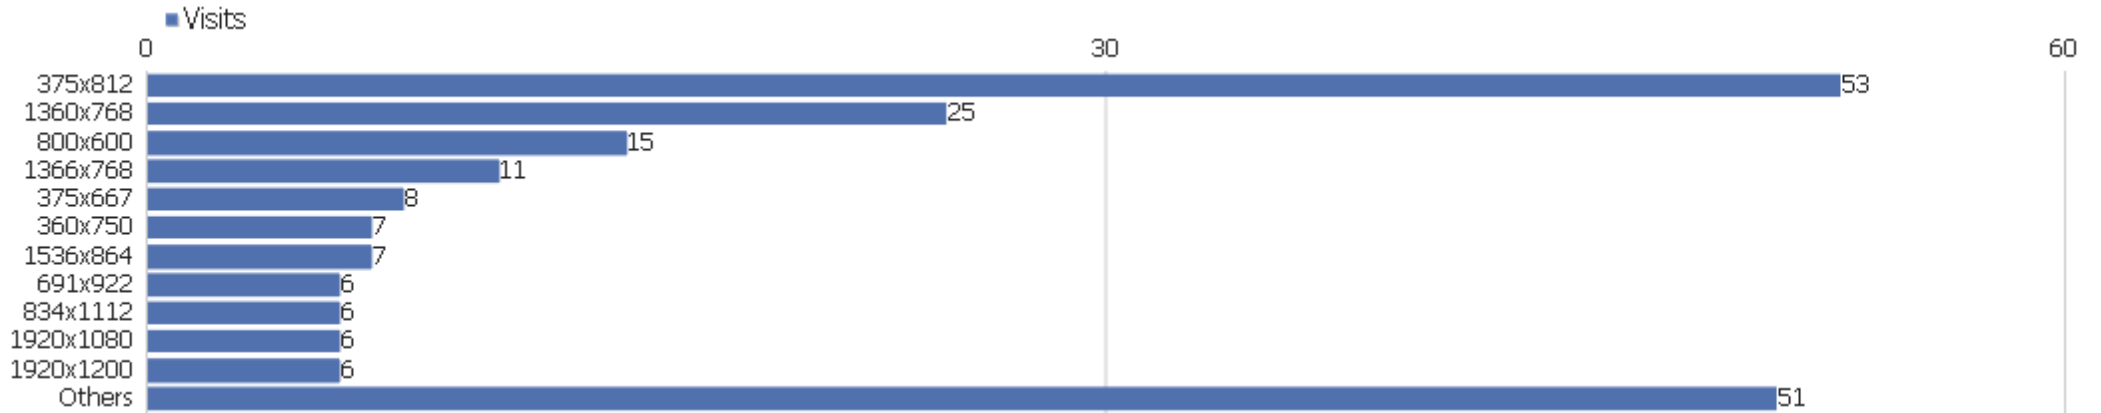

Screen Resolution

Resolution	Visits	Actions	Actions per Visit	Avg. Time on Website	Bounce Rate	Conversion Rate
375x812	53	70	1	00:01:01	83%	0%
1360x768	25	36	1	00:00:44	72%	0%
800x600	15	16	1	00:00:00	93%	0%
1366x768	11	19	2	00:00:41	55%	0%
375x667	8	8	1	00:00:00	100%	0%
360x750	7	8	1	00:00:07	86%	0%
1536x864	7	15	2	00:04:03	57%	0%
691x922	6	9	2	00:05:11	67%	0%
834x1112	6	7	1	00:00:06	83%	0%
1920x1080	6	7	1	00:00:04	83%	0%
1920x1200	6	6	1	00:00:00	100%	0%
1232x770	5	11	2	00:07:01	20%	0%
1280x720	5	5	1	00:00:00	100%	0%
412x846	4	17	4	00:02:50	50%	0%
768x1024	3	4	1	00:00:32	67%	0%