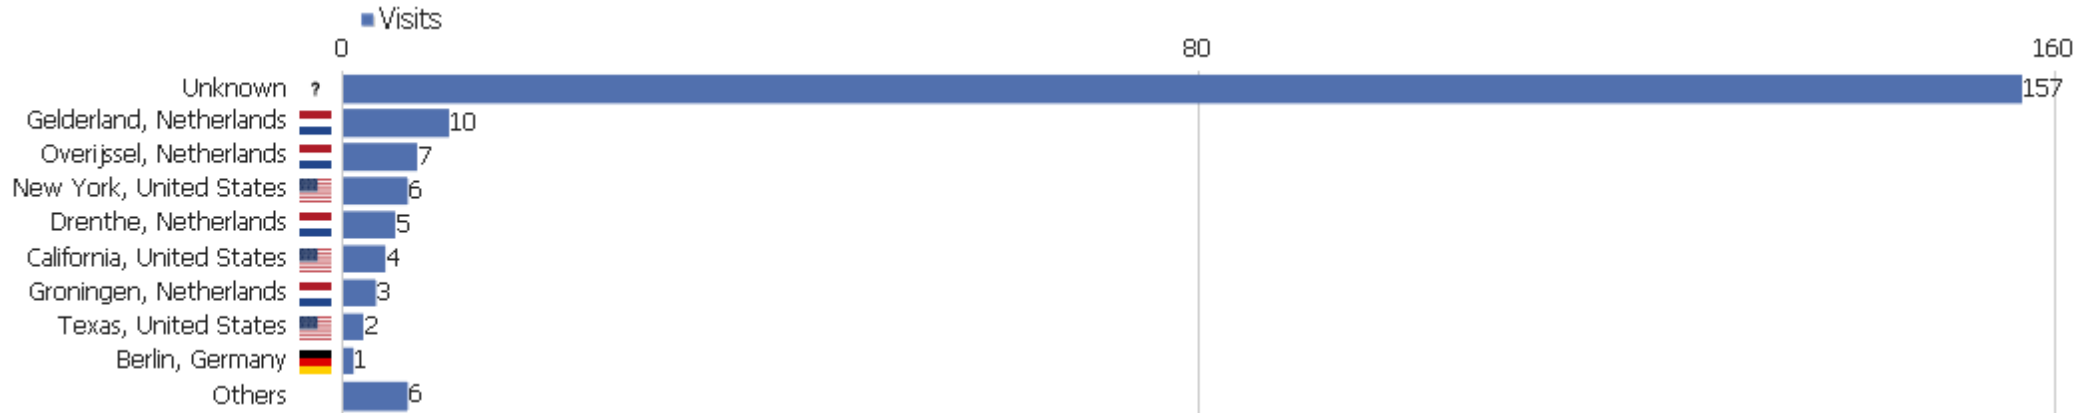

Country

Country	Visits	Actions	Actions per Visit	Avg. Time on Website	Bounce Rate	Revenue
Netherlands	159	246	2	00:01:19	71%	€0
China	15	15	1	00:00:00	100%	€0
United States	15	17	1	00:00:03	87%	€0
Belgium	4	5	1	00:00:20	75%	€0
Germany	3	4	1	00:00:01	67%	€0
Austria	1	5	5	00:00:57	0%	€0
Canada	1	1	1	00:00:00	100%	€0
France	1	1	1	00:00:00	100%	€0
Italy	1	1	1	00:00:00	100%	€0
Sweden	1	1	1	00:00:00	100%	€0

Continent

Continent	Visits	Actions	Actions per Visit	Avg. Time on Website	Bounce Rate	Revenue
Europe	170	263	2	00:01:14	71%	€0
North America	16	18	1	00:00:03	88%	€0
Asia	15	15	1	00:00:00	100%	€0

Region

Region	Visits	Actions	Actions per Visit	Avg. Time on Website	Bounce Rate	Revenue
🇵🇸 Unknown	157	238	2	00:01:17	72%	€0
🇳🇱 Gelderland, Netherlands	10	15	2	00:00:24	90%	€0
🇳🇱 Overijssel, Netherlands	7	7	1	00:00:00	100%	€0
🇺🇸 New York, United States	6	7	1	00:00:08	83%	€0
🇳🇱 Drenthe, Netherlands	5	6	1	00:00:13	80%	€0
🇺🇸 California, United States	4	5	1	00:00:01	75%	€0
🇳🇱 Groningen, Netherlands	3	6	2	00:00:17	67%	€0
🇺🇸 Texas, United States	2	2	1	00:00:00	100%	€0
🇩🇪 Berlin, Germany	1	2	2	00:00:02	0%	€0
🇺🇸 District of Columbia, United States	1	1	1	00:00:00	100%	€0
🇫🇷 Hauts-de-France, France	1	1	1	00:00:00	100%	€0
🇳🇱 Limburg, Netherlands	1	3	3	00:02:30	0%	€0
🇺🇸 New Jersey, United States	1	1	1	00:00:00	100%	€0
🇨🇦 Ontario, Canada	1	1	1	00:00:00	100%	€0
🇺🇸 Oregon, United States	1	1	1	00:00:00	100%	€0