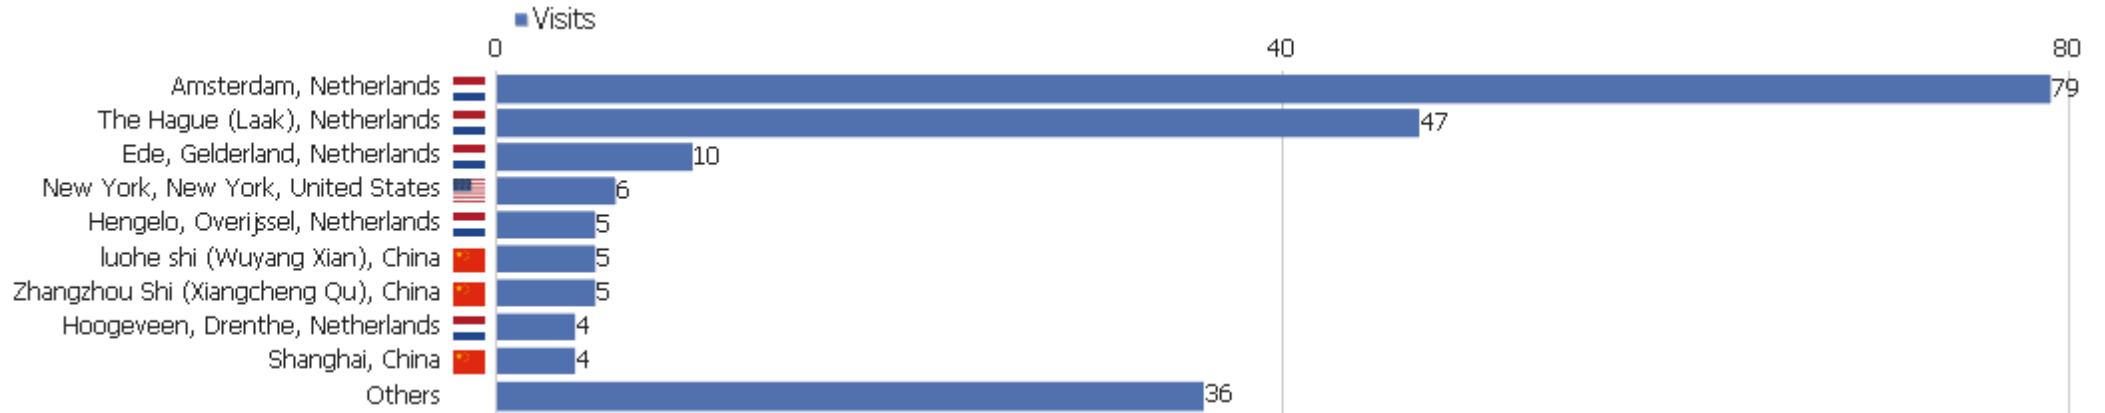

City

City	Visits	Actions	Actions per Visit	Avg. Time on Website	Bounce Rate	Revenue
Amsterdam, Netherlands	79	134	2	00:01:48	63%	€0
The Hague (Laak), Netherlands	47	63	1	00:01:09	79%	€0
Ede, Gelderland, Netherlands	10	15	2	00:00:24	90%	€0
New York, New York, United States	6	7	1	00:00:08	83%	€0
Hengelo, Overijssel, Netherlands	5	5	1	00:00:00	100%	€0
luohe shi (Wuyang Xian), China	5	5	1	00:00:00	100%	€0
Zhangzhou Shi (Xiangcheng Qu), China	5	5	1	00:00:00	100%	€0
Hoogeveen, Drenthe, Netherlands	4	4	1	00:00:00	100%	€0
Shanghai, China	4	4	1	00:00:00	100%	€0
Groningen (Oosterpoortwijk), Groningen, Netherlands	3	6	2	00:00:17	67%	€0
Santa Clara, California, United States	3	4	1	00:00:01	67%	€0
Dallas, Texas, United States	2	2	1	00:00:00	100%	€0
Hoorn, Netherlands	2	2	1	00:00:00	100%	€0
Mechelen, Belgium	2	2	1	00:00:00	100%	€0
Sint-Oedenrode, Netherlands	2	3	2	00:00:22	50%	€0