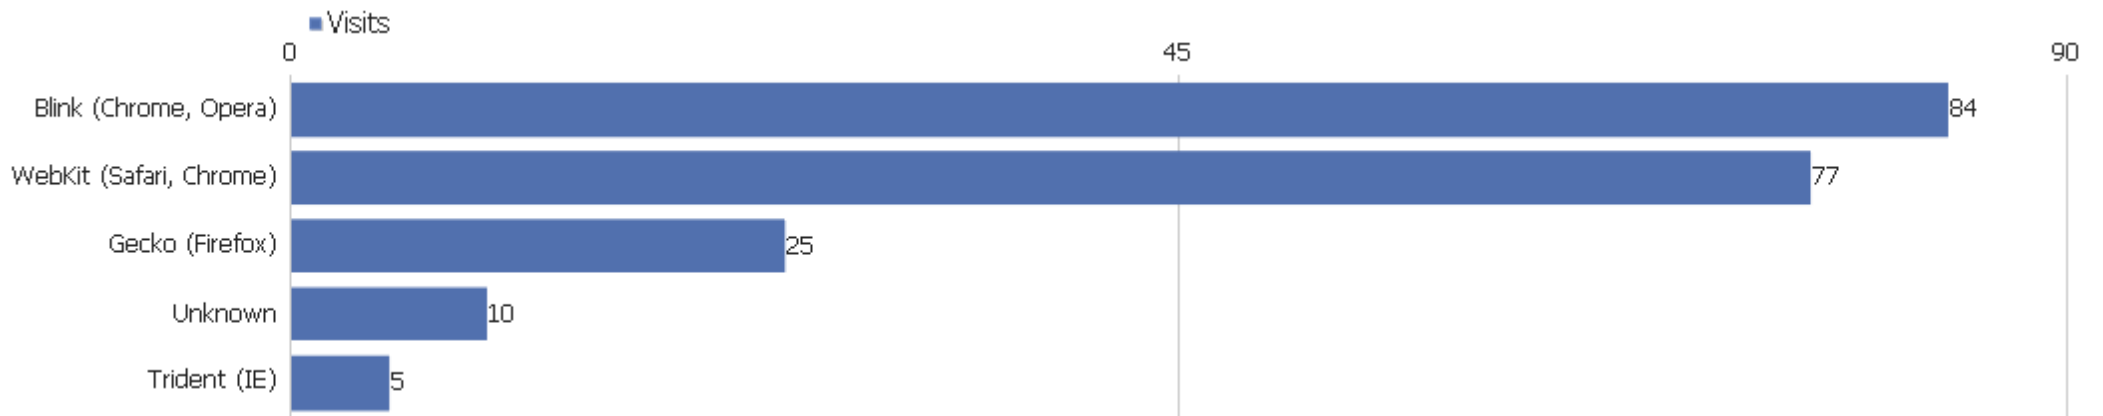

Browser engines

Browser engine	Visits	Actions	Actions per Visit	Avg. Time on Website	Bounce Rate	Conversion Rate
Blink (Chrome, Opera)	84	139	2	00:00:41	67%	0%
WebKit (Safari, Chrome)	77	97	1	00:00:45	84%	0%
Gecko (Firefox)	25	41	2	00:02:45	64%	0%
Unknown	10	10	1	00:00:00	100%	0%
Trident (IE)	5	9	2	00:05:31	60%	0%