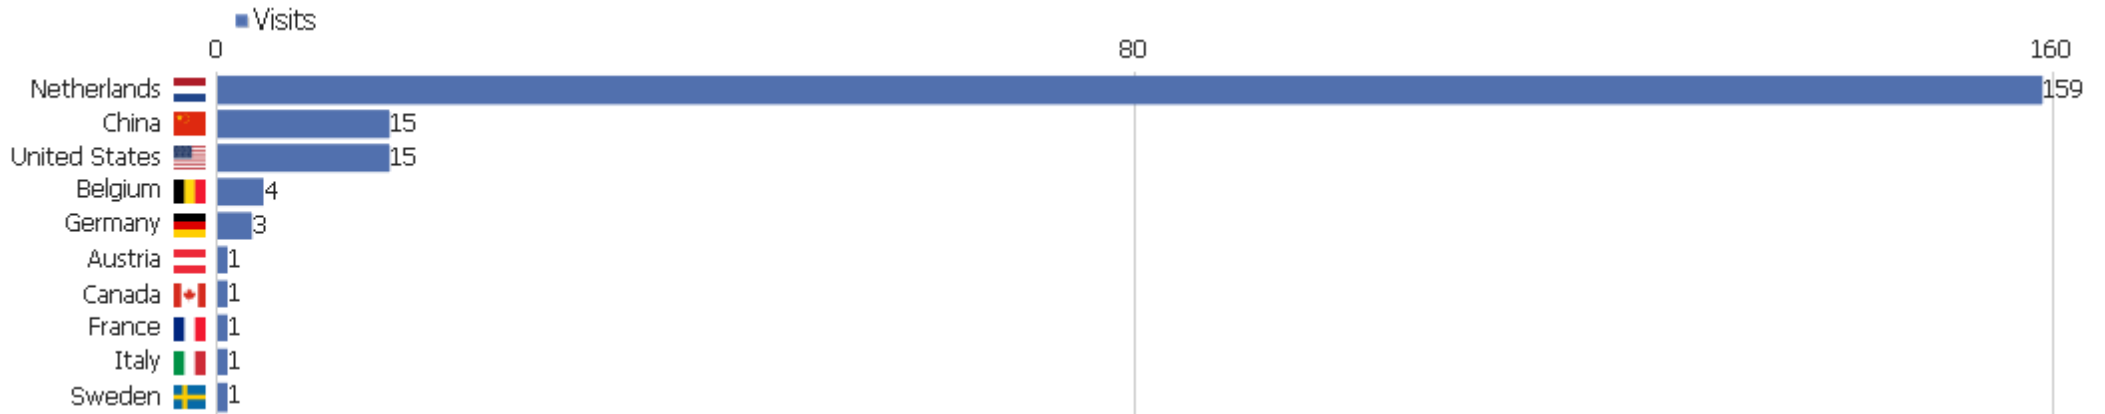

VERON a26 - Hoogeveen

Date range: July 2021

Hierbij ontvangt u uw maandelijkse statistieken van de website <https://a26.veron.nl>. Met vriendelijke groet, VERON ICT
Commissie ict@veron.nl

Visits Summary

Name	Value
Unique visitors	83
Visits	201
Actions	296
Maximum actions in one visit	9
Actions per Visit	2
Avg. Visit Duration (in seconds)	00:01:03
Bounce Rate	75%

Country

Country	Visits	Actions	Actions per Visit	Avg. Time on Website	Bounce Rate	Revenue
Netherlands	159	246	2	00:01:19	71%	€0
China	15	15	1	00:00:00	100%	€0
United States	15	17	1	00:00:03	87%	€0
Belgium	4	5	1	00:00:20	75%	€0
Germany	3	4	1	00:00:01	67%	€0
Austria	1	5	5	00:00:57	0%	€0
Canada	1	1	1	00:00:00	100%	€0
France	1	1	1	00:00:00	100%	€0
Italy	1	1	1	00:00:00	100%	€0
Sweden	1	1	1	00:00:00	100%	€0

Continent

Continent	Visits	Actions	Actions per Visit	Avg. Time on Website	Bounce Rate	Revenue
Europe	170	263	2	00:01:14	71%	€0
North America	16	18	1	00:00:03	88%	€0
Asia	15	15	1	00:00:00	100%	€0

Region

Region	Visits	Actions	Actions per Visit	Avg. Time on Website	Bounce Rate	Revenue
🇵🇸 Unknown	157	238	2	00:01:17	72%	€0
🇳🇱 Gelderland, Netherlands	10	15	2	00:00:24	90%	€0
🇳🇱 Overijssel, Netherlands	7	7	1	00:00:00	100%	€0
🇺🇸 New York, United States	6	7	1	00:00:08	83%	€0
🇳🇱 Drenthe, Netherlands	5	6	1	00:00:13	80%	€0
🇺🇸 California, United States	4	5	1	00:00:01	75%	€0
🇳🇱 Groningen, Netherlands	3	6	2	00:00:17	67%	€0
🇺🇸 Texas, United States	2	2	1	00:00:00	100%	€0
🇩🇪 Berlin, Germany	1	2	2	00:00:02	0%	€0
🇺🇸 District of Columbia, United States	1	1	1	00:00:00	100%	€0
🇫🇷 Hauts-de-France, France	1	1	1	00:00:00	100%	€0
🇳🇱 Limburg, Netherlands	1	3	3	00:02:30	0%	€0
🇺🇸 New Jersey, United States	1	1	1	00:00:00	100%	€0
🇨🇦 Ontario, Canada	1	1	1	00:00:00	100%	€0
🇺🇸 Oregon, United States	1	1	1	00:00:00	100%	€0