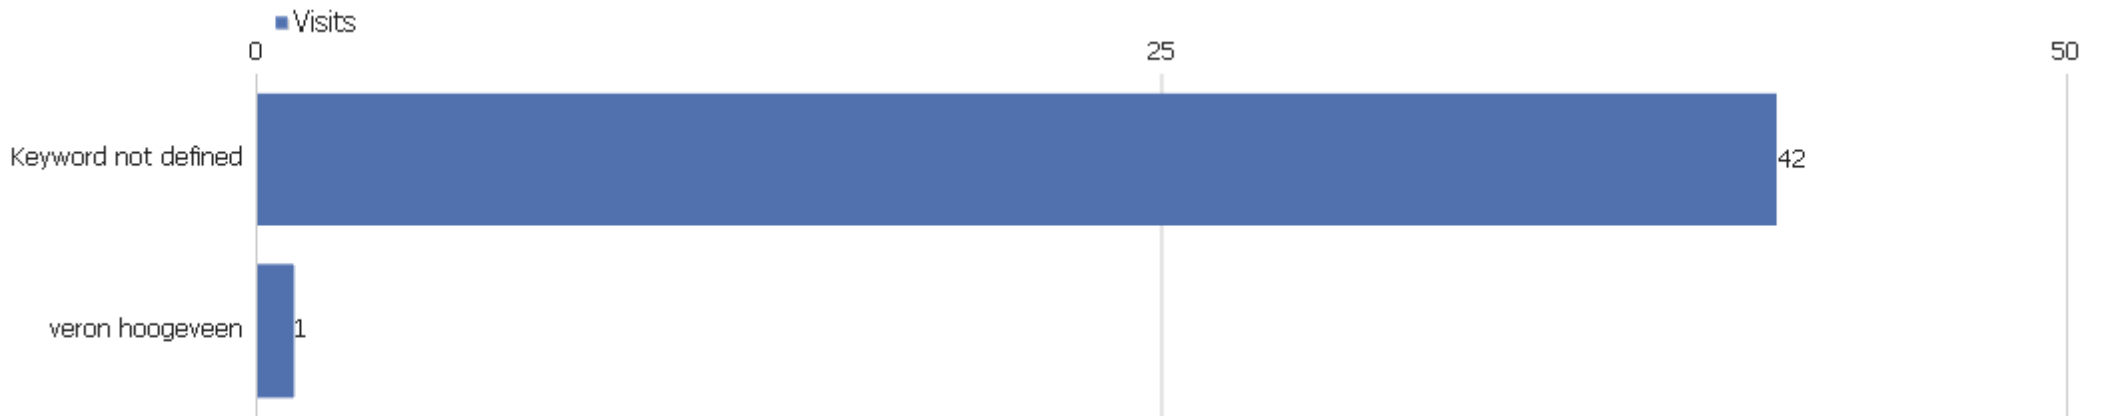

Keywords

Keyword	Visits	Actions	Actions per Visit	Avg. Time on Website	Bounce Rate	Revenue
- Google	30	66	2	00:01:02	50%	€0
- Baidu	10	10	1	00:00:00	100%	€0
- Bing	1	5	5	00:00:45	0%	€0
- Yahoo!	1	1	1	00:00:00	100%	€0
veron hoogeveen - Bing	1	4	4	00:02:59	0%	€0